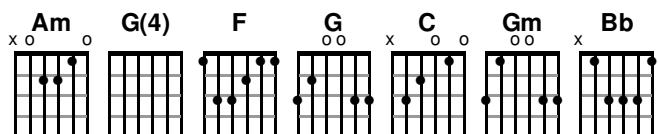

Fear Of The Lord

www.praisecharts.com/89530
Mitch Wong

Key: Am · Tempo: 66 · Time: 4/4
Page 1 of 2

Intro

Am / / / | G(4) / / / | F / / / | G / / / |

Verse 1

Am
Keep me on the narrow road
G
My life above reproach
F G
Keep me on the narrow road, oh
Am
Lead me by the Holy Ghost
G
I won't go where You won't
F G
Lead me by the Holy Ghost, oh

Chorus

C Gm Bb F
Consecrate my heart, shake me to the core
C Gm Bb F
Fill me with the fear of the Lord
C Gm Bb F
Mark me with Your presence, set apart as Yours
C Gm Bb F
Fill me with the fear of the Lord

Verse 2

Am G
Wrap me in a righteous robe, Your way
Your will, my own
F G
Wrap me in a righteous robe, oh
Am
I just want to stay so close
G
Sold out for You and You alone
F G
I just want to stay so close, oh

Chorus

Interlude 1 (3x)

C / / / | Gm / / / | Bb / / / | F / / / |

Bridge (2x)

C F Bb
The be - ginning of wisdom
F
My de - light in the fear of the Lord
C F Bb
My pro - tection, my per - mission
F
My de - light in the fear of the Lord
C F Bb
My cor - rection, my con - viction
F
My de - light in the fear of the Lord
C F Bb
My de - votion, my de - cision
F (C)
My de - light in the fear of the Lord

Tag (2x)

C Gm/D Bb F
My de - light
(C)
In the fear of the Lord

Interlude 2 (2x)

C / / / | Gm/D / / / | Bb / / / | F / / / |

Interlude 1 (2x)

C / / / | Gm / / / | Bb / / / | F / / / |

Chorus

Interlude 1 (3x)

C / / / | Gm / / / | Bb / / / | F / / / |

© Bell Music Publishing, Original Wong Publishing, Be Essential Songs, Upside Down Under (Admin. by Essential Music Publishing LLC). CCLI Song No. 7268851. CCLI No. 2389390. Unauthorized distribution is prohibited.